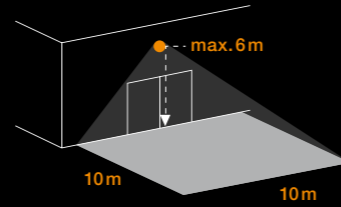

Floodlight guide

Sensor-switched LED floodlights for any application.

Commercial use

For large areas up to 10x10m

XLED Pro Square

- Up to 4400 lm
- Mounting height up to 6m
- Also available as eNet version

Home use

For corner areas and mounting heights up to 6m

XLED Pro 240

- Bright light with 1830 lumens
- Reliable 240° detection up to a height of 6m
- Flat designer panel swivels in all directions
- Including corner wall mount
- 5-year manufacturer's warranty
- Illuminates 300m²