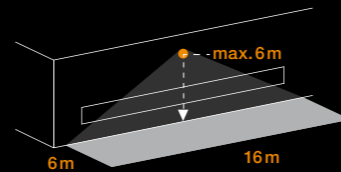

Rectangular illumination:
XLED PRO Wide